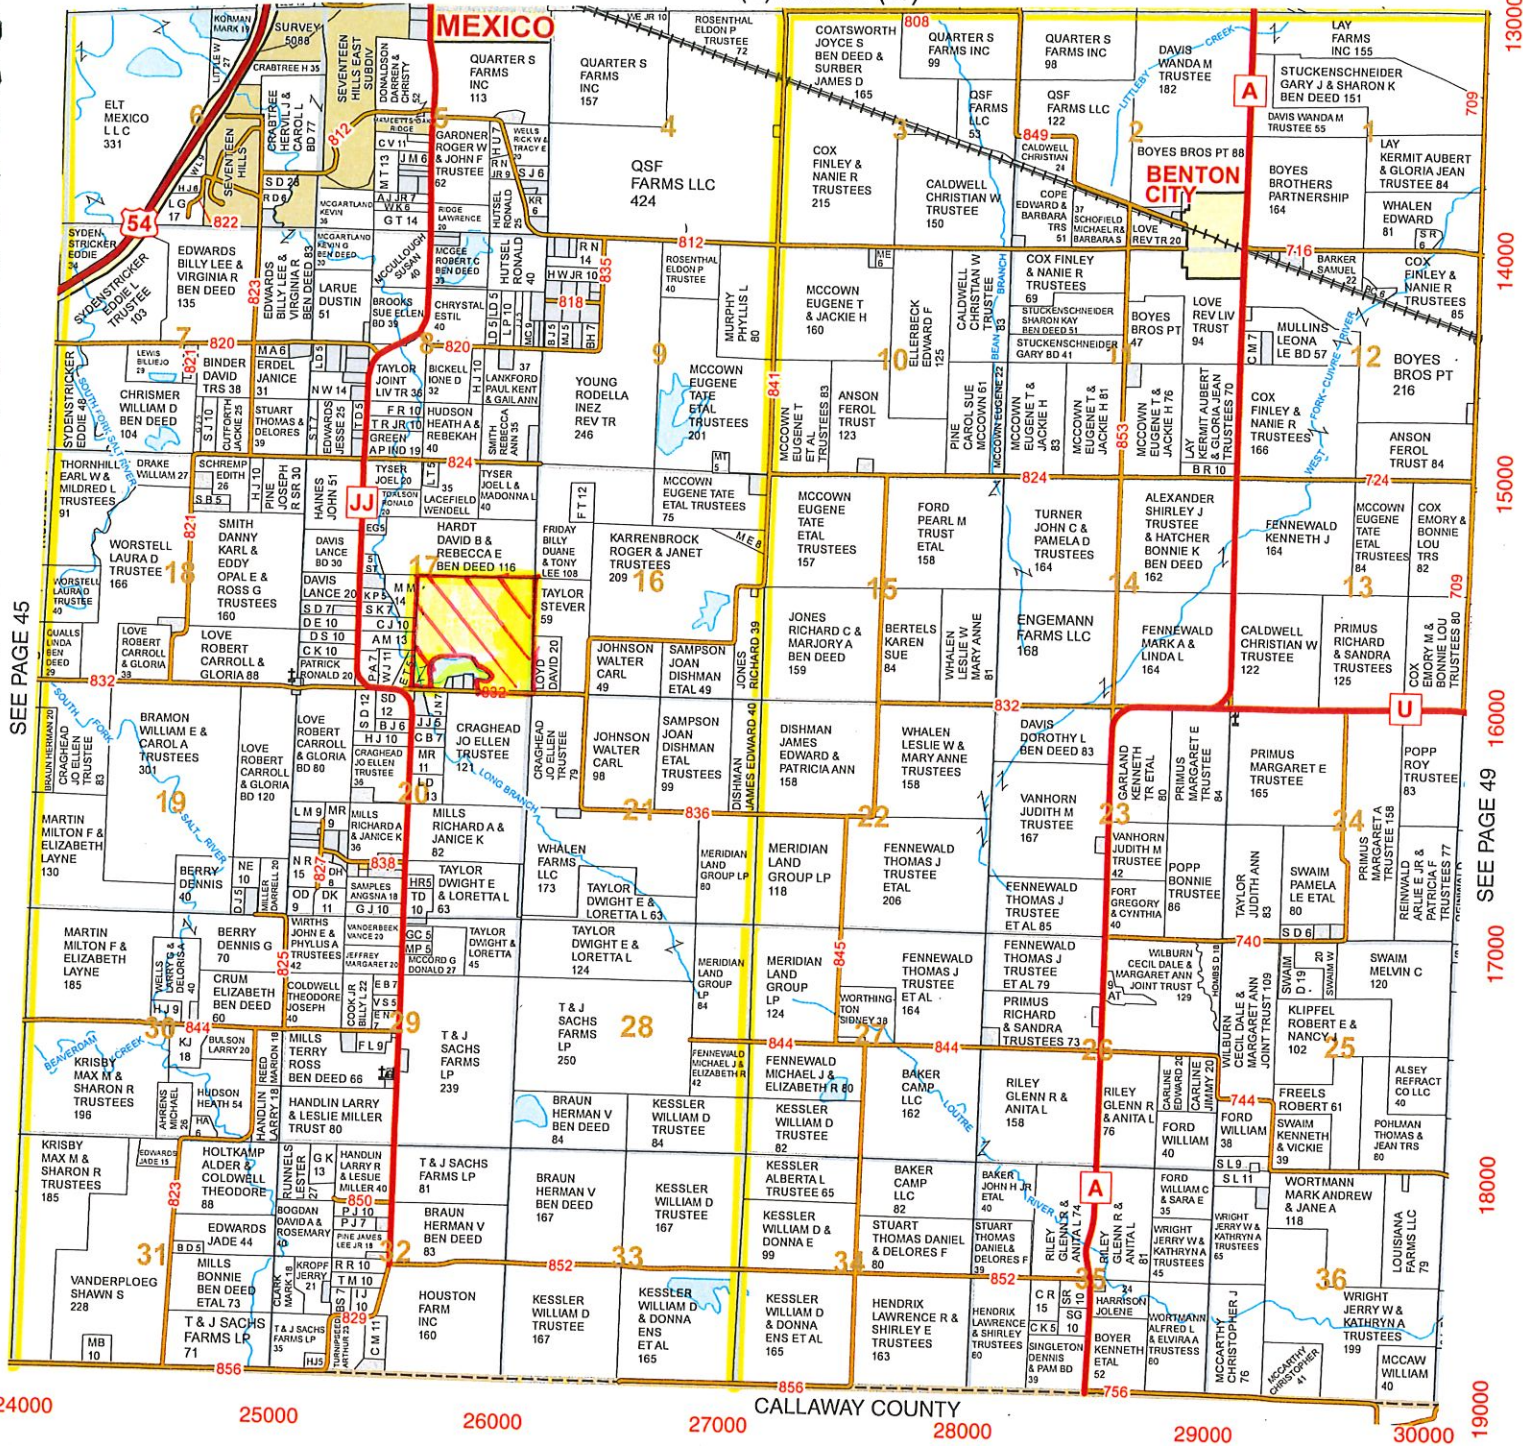

SEE PAGE 35

South Fork (S) | Loutre (W)

SEE PAGE 45

13000
14000
15000
16000
17000
18000
19000

24000 25000 26000 27000 28000 29000 30000

CALLAWAY COUNTY